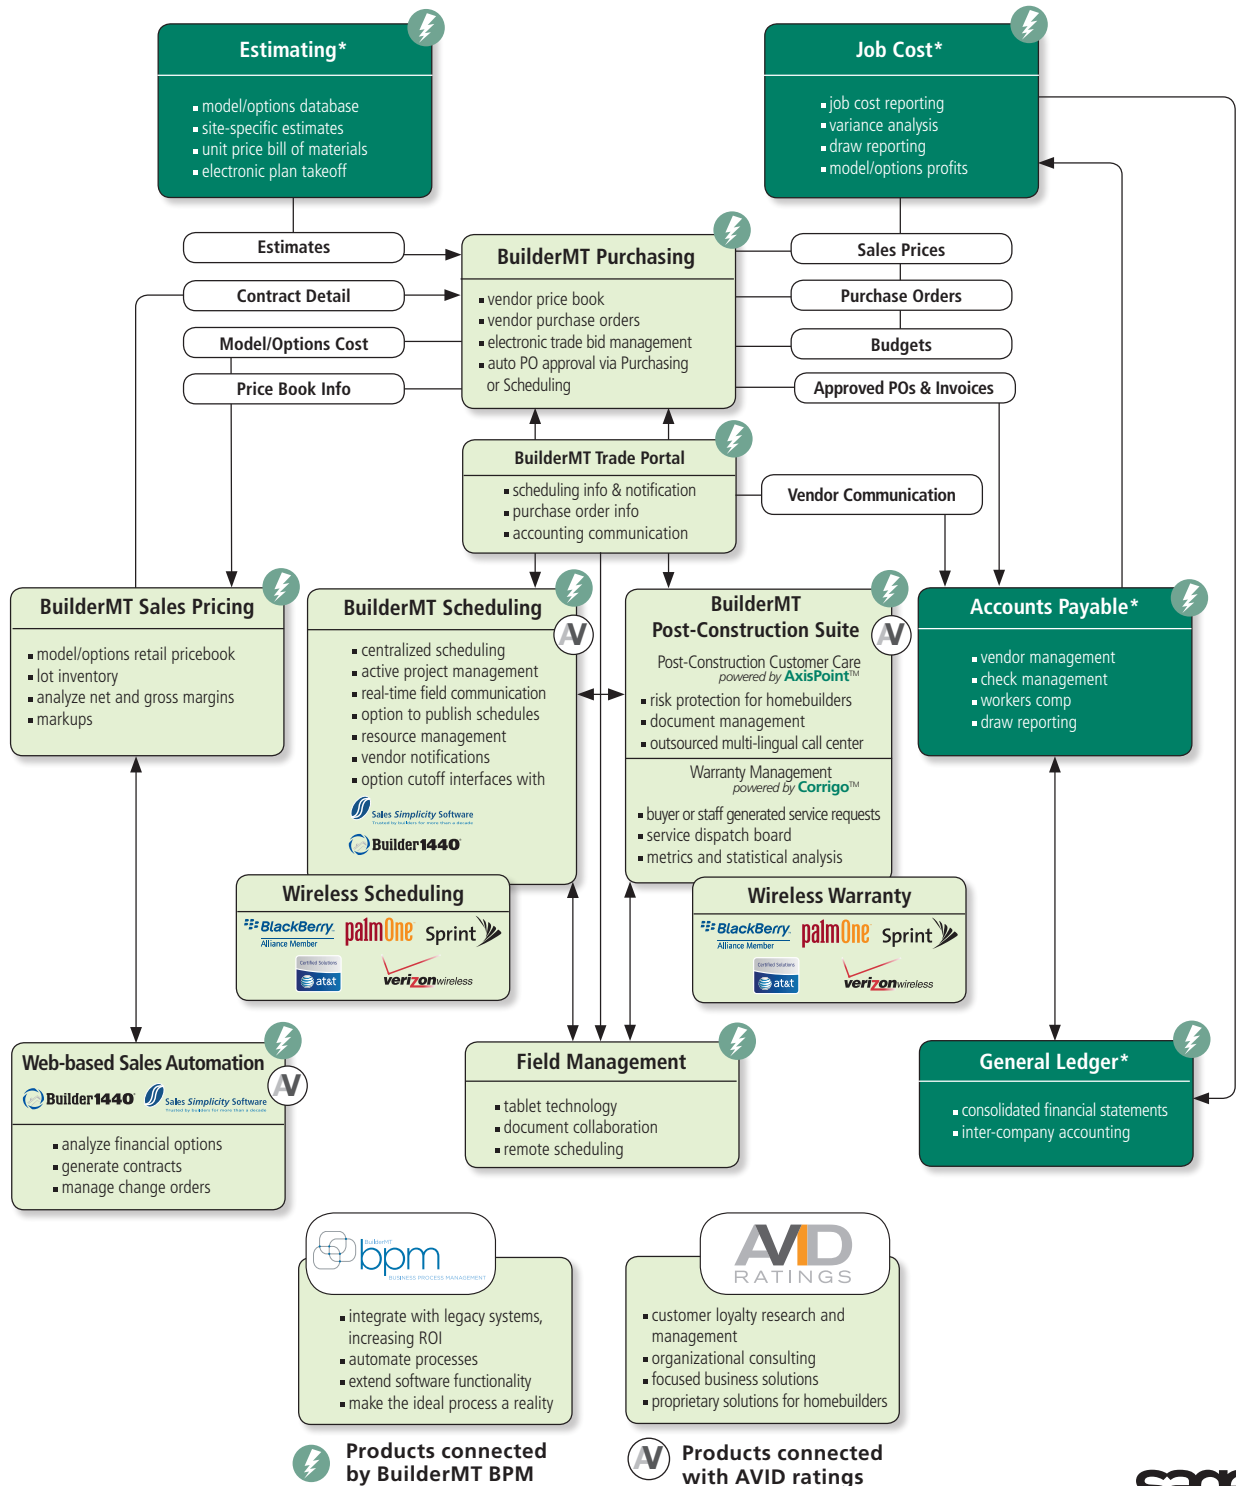

Workflow for Production Builders

* Sage Timberline Office module